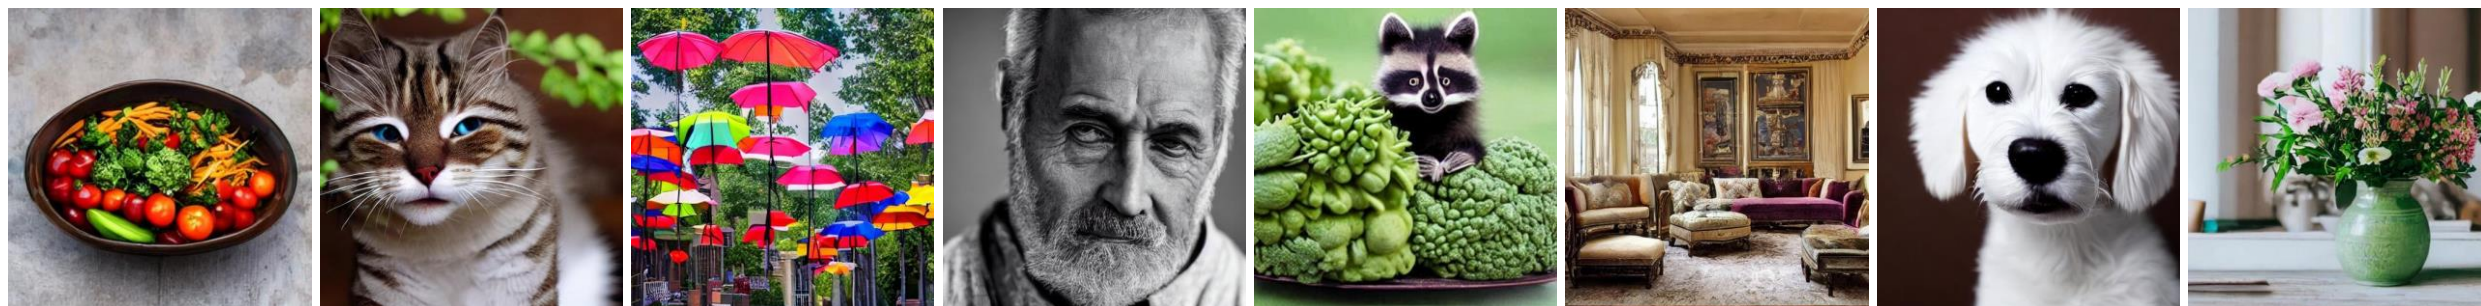

SDM-v1.4
(Original)

BK-SDM-Base
(Compressed)

BK-SDM-Small
(Compressed)

BK-SDM-Tiny
(Compressed)

A bowl that has
vegetables inside
of it.

A brown and white
cat staring off with
pretty green eyes.

There are many
decorative
umbrellas hanging
up.

A man staring
ahead at the
camera with a
neutral expression.

A toy raccoon
standing on a pile
of broccoli.

An ornate living
room set sits in a
large house.

A small white dog
looking into a
camera.

Small green vase
on counter with
floral arrangement.