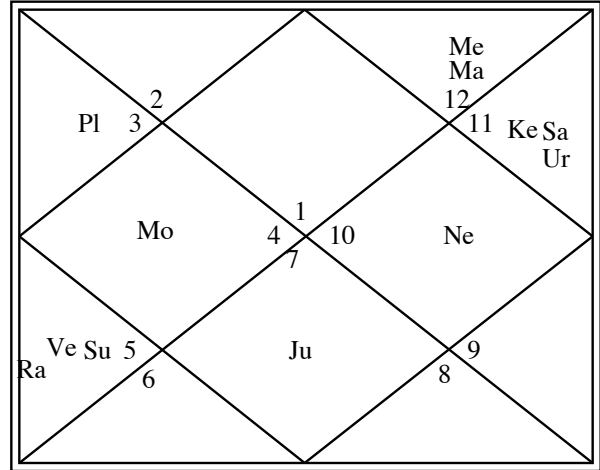

Navamasa Chart

Vimshottari Dasha

MON -10 Years 22/7/77 - 29/11/79	
MON	00/00/00
MAR	00/00/00
RAH	00/00/00
JUP	00/00/00
SAT	00/00/00
MER	1/3/77
KET	29/9/77
VEN	29/5/79
SUN	29/11/79

MAR -7 Years 29/11/79 - 29/11/86	
MAR	26/4/80
RAH	14/5/81
JUP	20/4/82
SAT	29/5/83
MER	26/5/84
KET	23/10/84
VEN	23/12/85
SUN	29/4/86
MON	29/11/86

RAH -18 Years 29/11/86 - 29/11/04	
RAH	11/8/89
JUP	5/1/92
SAT	11/11/94
MER	29/5/97
KET	17/6/98
VEN	17/6/01
SUN	11/5/02
MON	11/11/03
MAR	29/11/04

JUP -16 Years 29/11/04 - 29/11/20	
JUP	17/1/07
SAT	29/7/09
MER	5/11/11
KET	11/10/12
VEN	11/6/15
SUN	29/3/16
MON	29/7/17
MAR	5/7/18
RAH	29/11/20

SAT -19 Years 29/11/20 - 29/11/39	
SAT	2/12/23
MER	11/8/26
KET	20/9/27
VEN	20/11/30
SUN	2/11/31
MON	2/6/33
MAR	11/7/34
RAH	17/5/37
JUP	29/11/39

MER -17 Years 29/11/39 - 29/11/56	
MER	26/4/42
KET	23/4/43
VEN	23/2/46
SUN	29/12/46
MON	29/5/48
MAR	26/5/49
RAH	14/12/51
JUP	20/3/54
SAT	29/11/56

KET -7 Years 29/11/56 - 29/11/63	
KET	26/4/57
VEN	26/6/58
SUN	2/11/58
MON	2/6/59
MAR	29/10/59
RAH	17/11/60
JUP	23/10/61
SAT	2/12/62
MER	29/11/63

VEN -20 Years 29/11/63 - 29/11/83	
VEN	29/3/67
SUN	29/3/68
MON	29/11/69
MAR	29/1/71
RAH	29/1/74
JUP	29/9/76
SAT	29/11/79
MER	29/9/82
KET	29/11/83

SUN -6 Years 29/11/83 - 29/11/89	
SUN	17/3/84
MON	17/9/84
MAR	23/1/85
RAH	17/12/85
JUP	5/10/86
SAT	17/9/87
MER	23/7/88
KET	29/11/88
VEN	29/11/89

Planetary Positions

Planets	Sign	Latitude	Nakshatra	Pada
ASC	Capricorn	10-56-28	Sravana	1
Sun	Cancer	06-05-25	Pashyami	1
Moon	Virgo	20-11-47	Hasta	4
Mars	Taurus	09-53-05	Krittika	4
Merc	Cancer	27-46-34	Ashlesha	4
Jupt	Gemini	00-53-28	Mrigasira	3
Venu	Taurus	23-49-47	Mrigasira	1
Satn	Cancer	24-10-40	Ashlesha	3
Rahu [R]	Virgo	25-36-33	Chitra	1
Ketu [R]	Pisces	25-36-33	Revati	3
Uran	Libra	14-10-07	Swati	3
Nept [R]	Scorpion	20-05-50	Jyeshtha	2
Plut	Virgo	18-07-53	Hasta	3

Ashtakvarga Table

Sign No	1	2	3	4	5	6	7	8	9	10	11	12
Sun	6	4	4	3	3	1	5	6	3	3	5	5
Moon	3	4	4	4	1	7	3	5	3	5	5	5
Mars	4	5	2	2	1	2	3	6	4	2	3	5
Merc	5	6	6	4	4	2	3	5	5	5	4	5
Jupt	4	5	5	5	4	5	5	4	4	5	4	6
Venu	5	6	2	3	3	6	4	4	3	5	5	6
Satn	6	4	2	3	1	2	5	4	2	2	4	4
Total	33	34	25	24	17	25	28	34	24	27	30	36

Chalit Table

Bhav	Sign	Bhav Begin	Sign	Mid Bhav
1	Sagittarius	28.23.53	Capricorn	10.56.28
2	Capricorn	28.23.53	Aquarius	15.51.18
3	Pisces	03.18.43	Pisces	20.46.08
4	Aries	08.13.33	Aries	25.40.58
5	Taurus	08.13.33	Taurus	20.46.08
6	Gemini	03.18.43	Gemini	15.51.18
7	Gemini	28.23.53	Cancer	10.56.28
8	Cancer	28.23.53	Leo	15.51.18
9	Virgo	03.18.43	Virgo	20.46.08
10	Libra	08.13.33	Libra	25.40.58
11	Scorpion	08.13.33	Scorpion	20.46.08
12	Sagittarius	03.18.43	Sagittarius	15.51.18