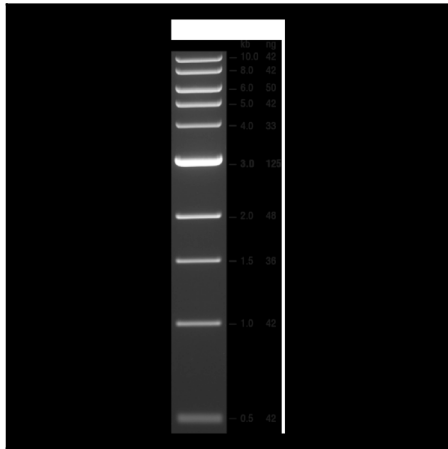

Example Validation Image from Epoch 306 (Dice Score 0.908)

Mask Prediction

Superimposed
Mask Prediction

True Mask