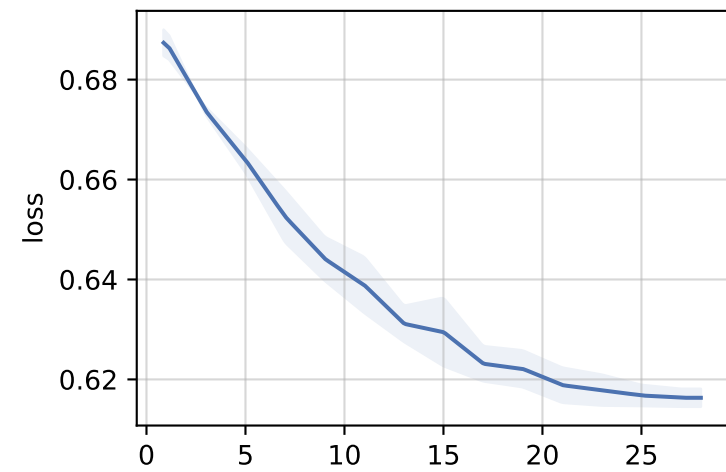

huggingface/trl/facebook/opt-350m ({'tag': ['v0.7.4-90-g0022af6', 'pr-1176']})

reward_modeling_anthropic_hh

Steps