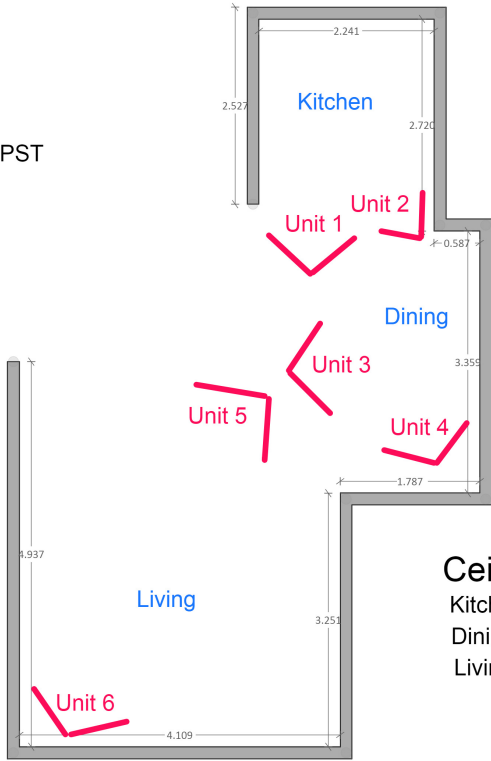

Session ID: S19
September 10, 2017 - 12:18 PST

Ceiling Height:
Kitchen: 3.255 m
Dining: 2.180 m
Living: 4.438 m