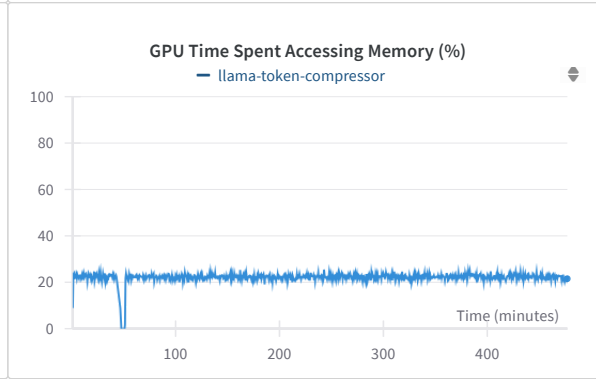

Token Compressor

Based on QLoRA finetuning of Llama 3.1 8B in 4-bit

[Alosh Denny](#)

▼ Section 1

Import panel

Add panel

Import panel

Add panel