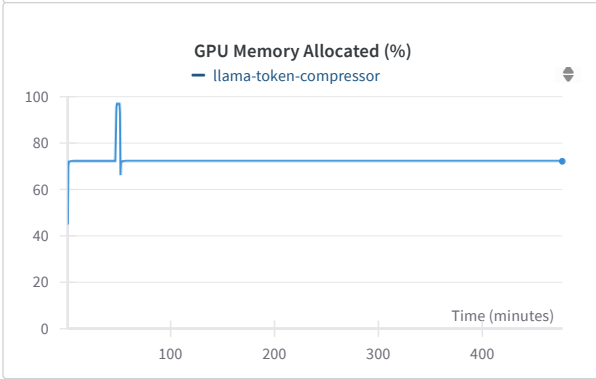

Token Compressor

Based on QLoRA finetuning of Llama 3.1 8B in 4-bit

[Alosh Denny](#)

▼ Section 1

Import panel

Add panel

Import panel

Add panel