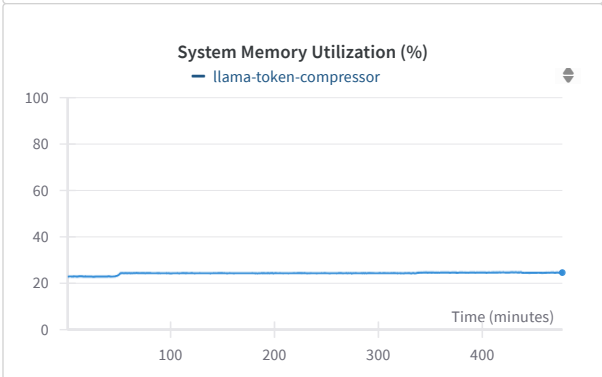

Token Compressor

Based on QLoRA finetuning of Llama 3.1 8B in 4-bit

[Alosh Denny](#)

▼ Section 1

Import panel

Add panel

Import panel

Add panel