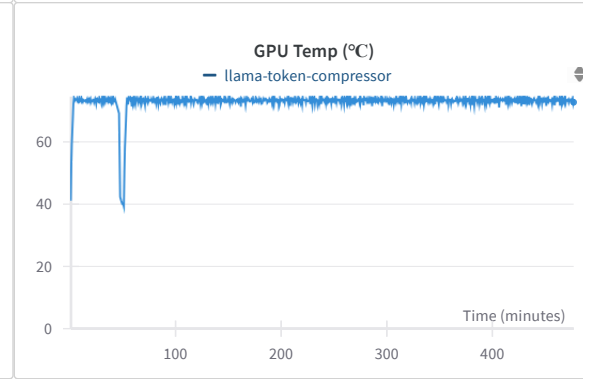

Token Compressor

Based on QLoRA finetuning of Llama 3.1 8B in 4-bit

[Alosh Denny](#)

▼ Section 1

Import panel

Add panel

Import panel

Add panel