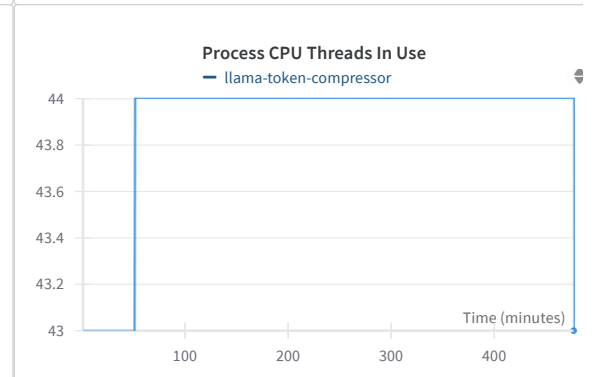

Token Compressor

Based on QLoRA finetuning of Llama 3.1 8B in 4-bit

[Alosh Denny](#)

▼ Section 1

Import panel

Add panel

Import panel

Add panel