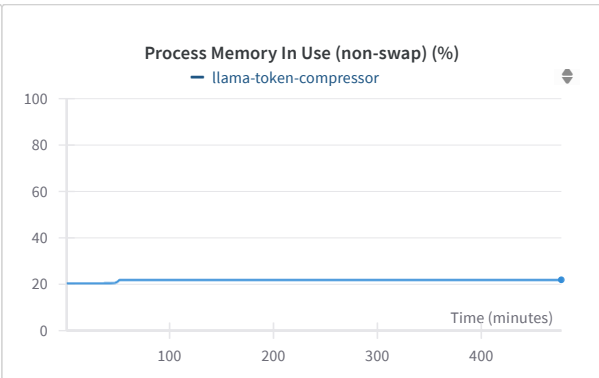

Token Compressor

Based on QLoRA finetuning of Llama 3.1 8B in 4-bit

[Alosh Denny](#)

▼ Section 1

Import panel

Add panel

Import panel

Add panel