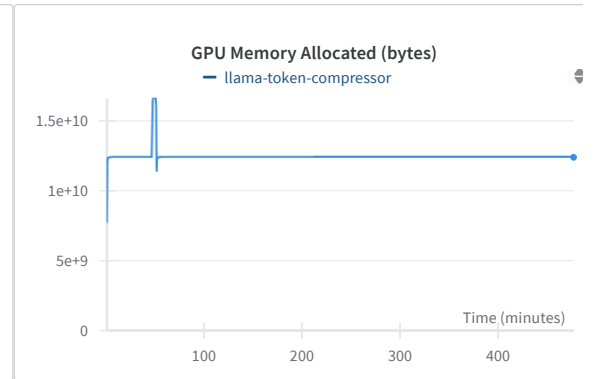

Token Compressor

Based on QLoRA finetuning of Llama 3.1 8B in 4-bit

[Alosh Denny](#)

▼ Section 1

Import panel

Add panel

Import panel

Add panel