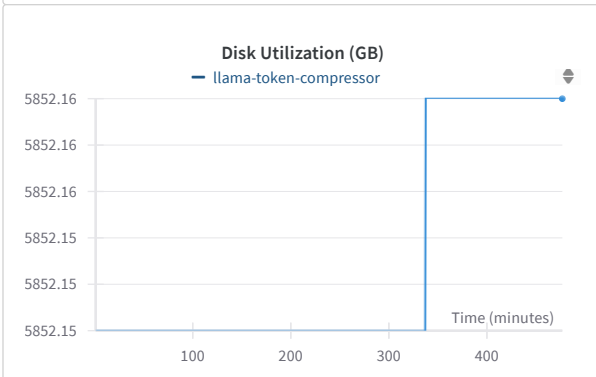

Token Compressor

Based on QLoRA finetuning of Llama 3.1 8B in 4-bit

[Alosh Denny](#)

▼ Section 1

Import panel

Add panel

Import panel

Add panel