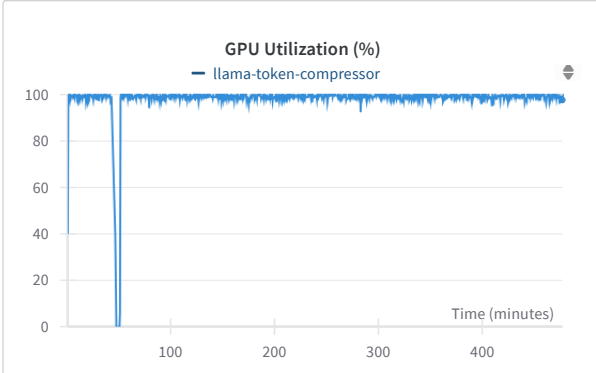

Token Compressor

Based on QLoRA finetuning of Llama 3.1 8B in 4-bit

[Alosh Denny](#)

▼ Section 1

Import panel

Add panel

Import panel

Add panel