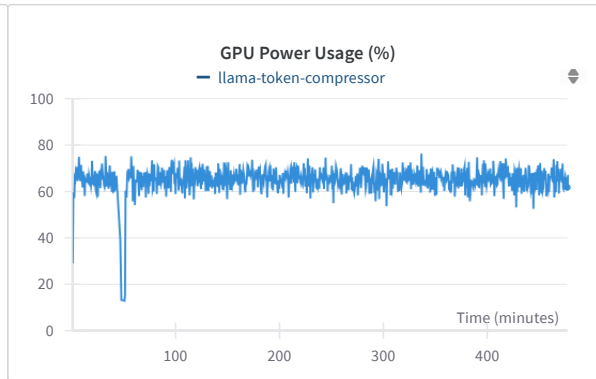

Token Compressor

Based on QLoRA finetuning of Llama 3.1 8B in 4-bit

[Alosh Denny](#)

▼ Section 1

Import panel

Add panel

Import panel

Add panel