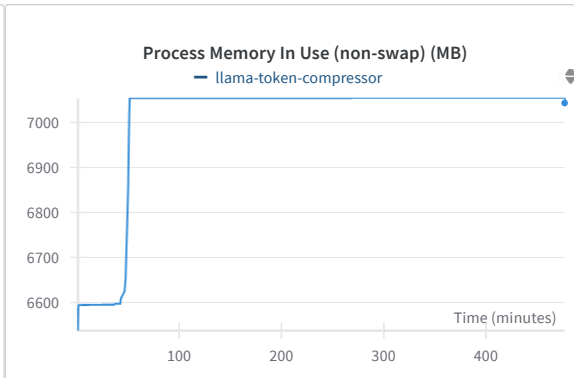

Token Compressor

Based on QLoRA finetuning of Llama 3.1 8B in 4-bit

[Alosh Denny](#)

▼ Section 1

Import panel

Add panel

Import panel

Add panel