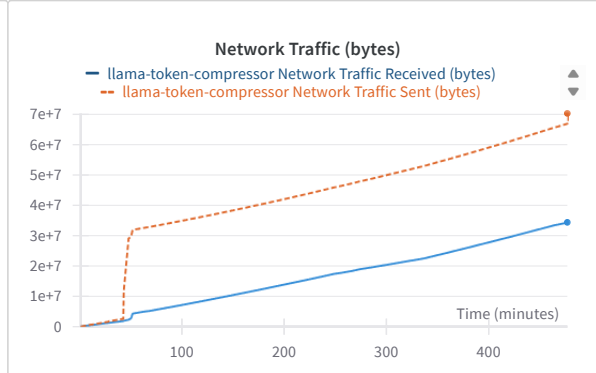

Token Compressor

Based on QLoRA finetuning of Llama 3.1 8B in 4-bit

[Alosh Denny](#)

▼ Section 1

Import panel

Add panel

Import panel

Add panel