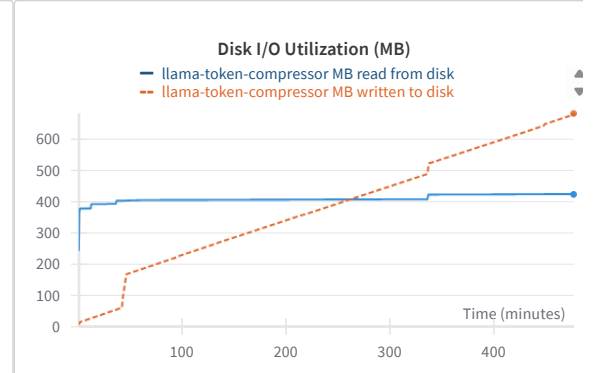

Token Compressor

Based on QLoRA finetuning of Llama 3.1 8B in 4-bit

[Alosh Denny](#)

▼ Section 1

Import panel

Add panel

Import panel

Add panel