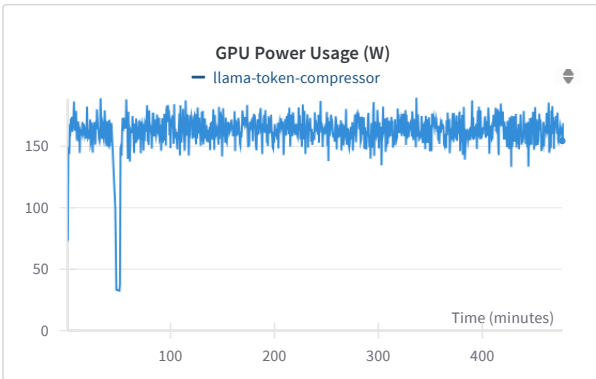

Token Compressor

Based on QLoRA finetuning of Llama 3.1 8B in 4-bit

[Alosh Denny](#)

▼ Section 1

Import panel

Add panel

Import panel

Add panel