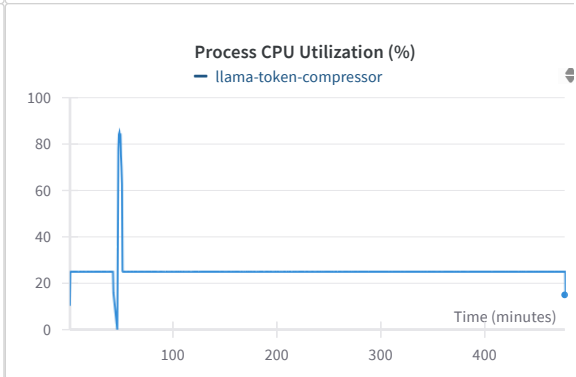

Token Compressor

Based on QLoRA finetuning of Llama 3.1 8B in 4-bit

[Alosh Denny](#)

▼ Section 1

Import panel

Add panel

Import panel

Add panel