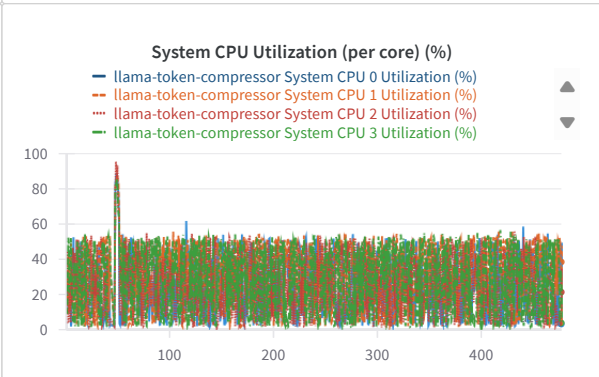

Token Compressor

Based on QLoRA finetuning of Llama 3.1 8B in 4-bit

[Alosh Denny](#)

▼ Section 1

Import panel

Add panel

Import panel

Add panel