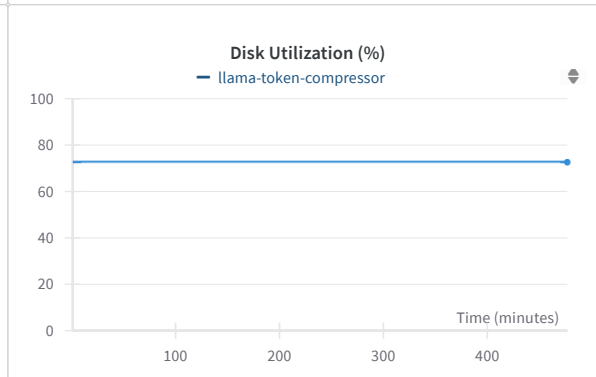

Token Compressor

Based on QLoRA finetuning of Llama 3.1 8B in 4-bit

[Alosh Denny](#)

▼ Section 1

Import panel

Add panel

Import panel

Add panel