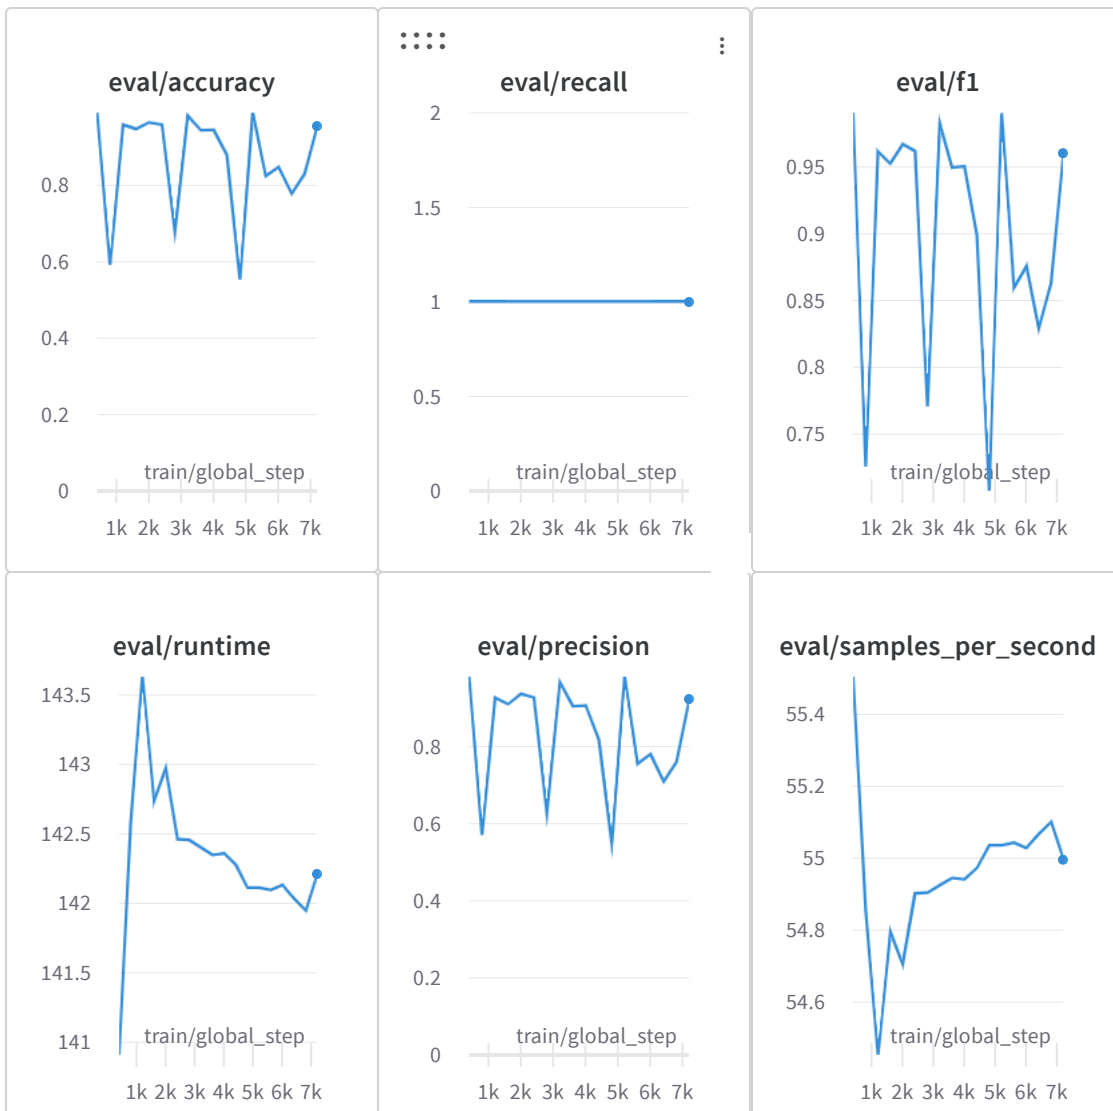

Grammarly and similar browser plugins can cause reports to be very slow. Please pause these extensions to improve performance. ✕

Fake_news_classifier

Add a description...

Ankit Kumar Upadhyay

Type '/' for commands

▼ Section 1